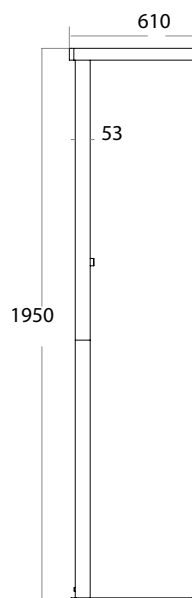

# Office Luminaire ALVA

white silver

**441 123**  
LED Power ColourTemp Luminous  
†30W/30W† 3000/4000/6000K †3500lm/3200lm†

**441 124**  
LED Power ColourTemp Luminous  
†40W/40W† 3000/4000/6000K †4600lm/4200lm†