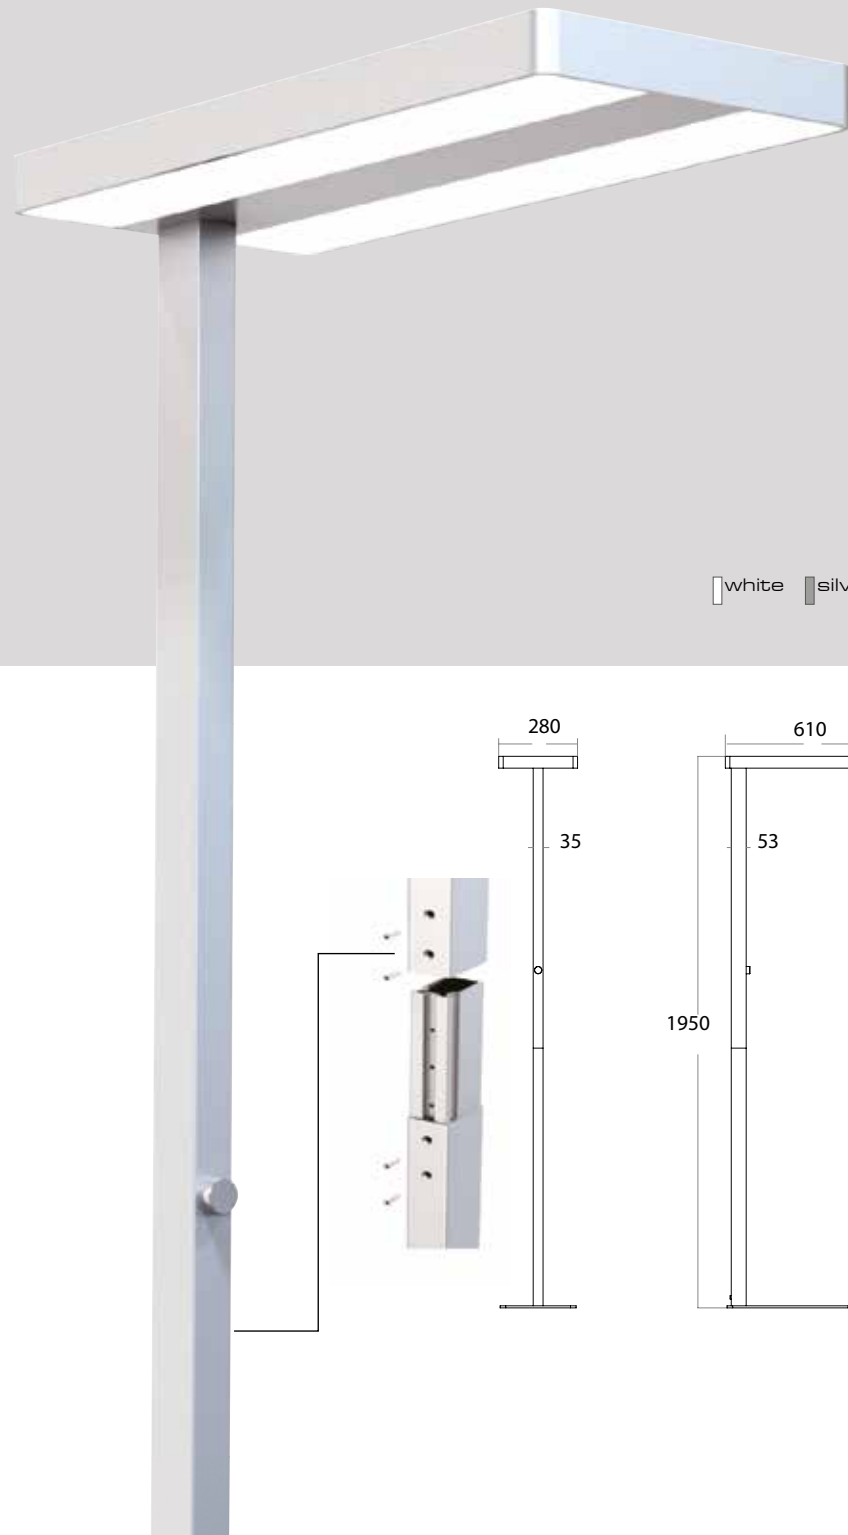

# Office Luminaire ALVA

white silver

**441 123**  
LED Power ColourTemp Luminous  
†30W/30W† 3000/4000/6000K †3500lm/3200lm†

**441 124**  
LED Power ColourTemp Luminous  
†40W/40W† 3000/4000/6000K †4600lm/4200lm†